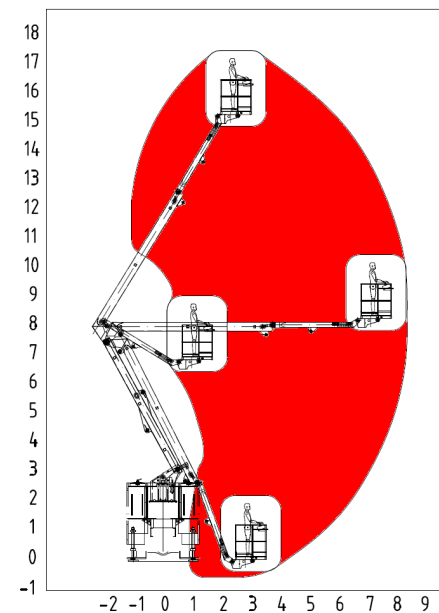

# HILTON 175 K CARP

- Watertank 4000 ltr
- Cage load 270 kg
- Working height 17.5 mtr
- floor height 15.5 mtr
- horizontal reach 8 mtr
- Waterpump
- Remote controlled monitor
- Bodywork of glassfibre reinforced polyester

10,25 m

3,7 m

2,5 m