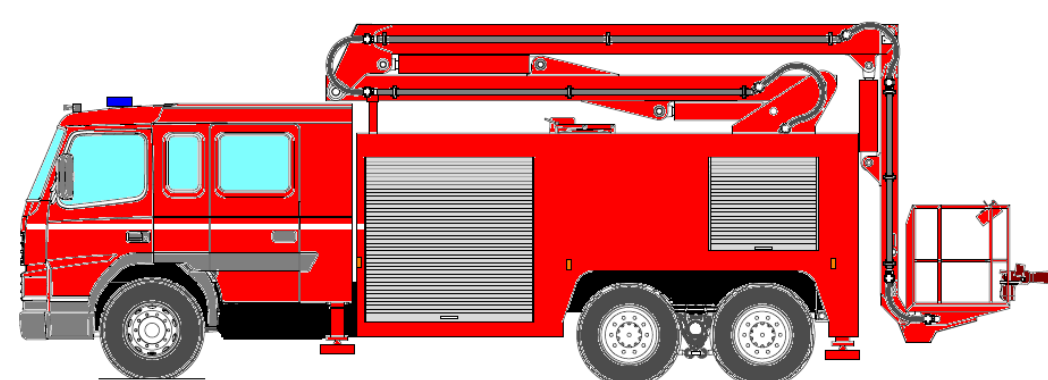

# HILTON 175 K CARP

- Watertank 4000 ltr
- Cage load 270 kg
- Working height 17.5 mtr
- floor height 15.5 mtr
- horizontal reach 8 mtr
- Waterpump
- Remote controlled monitor
- Bodywork of glassfibre reinforced polyester

10,25 m

3,7 m

2,5 m